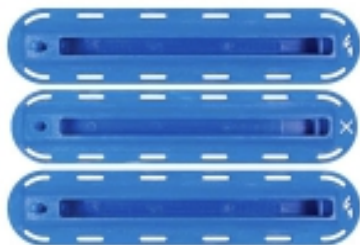

FUTURES THRUSTER SET FIN BOX BLUE

Code: TS-ILT-BLUE

€ 29,95

FUTURES THRUSTER SET FIN BOX BLUE

Thruster ILT production set. This comes with 1 x 1/2" center box + 2 x 3/4" side boxes. Included screws.

Surfcorner Store